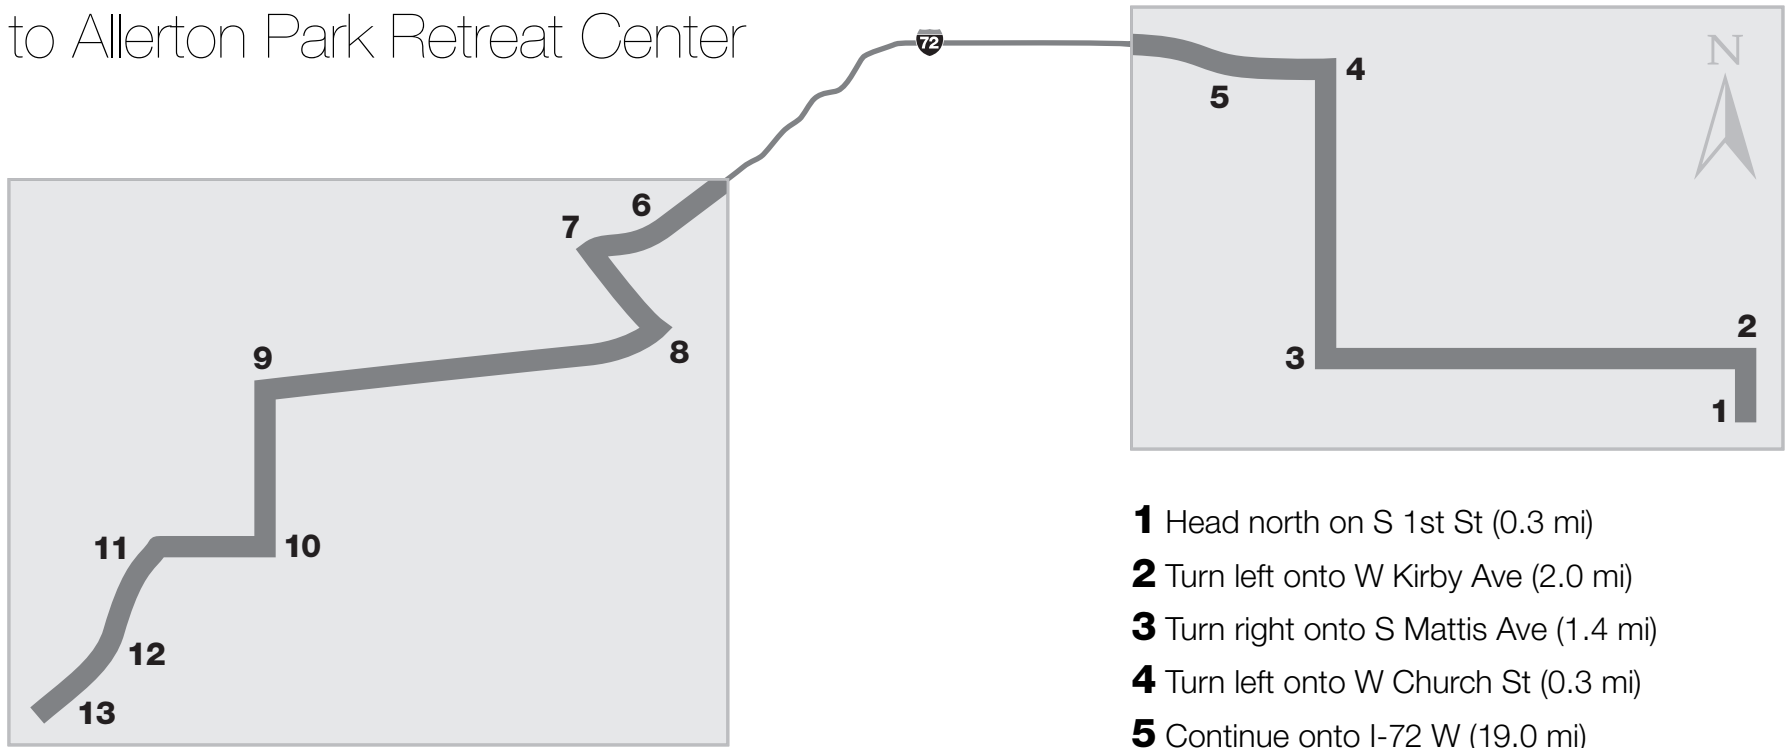

Directions from I Hotel and Conference Center to Allerton Park Retreat Center

- 6** Take exit 164 for Bridge St (.3 mi)
- 7** Turn left onto W Bridge St (0.5 mi)
- 8** Turn right onto County Rd 1625 N (1.9 mi)
- 9** Turn left onto N 625 East Rd (0.7 mi)
- 10** Turn right onto E 1550 North Rd/County Farm Rd (0.5 mi)
- 11** Take the 1st left onto Co Rd 575 E (0.8 mi)
- 12** Continue onto Old Timber Rd (0.5 mi)
- 13** Retreat Center is located on the left

- 1** Head north on S 1st St (0.3 mi)
- 2** Turn left onto W Kirby Ave (2.0 mi)
- 3** Turn right onto S Mattis Ave (1.4 mi)
- 4** Turn left onto W Church St (0.3 mi)
- 5** Continue onto I-72 W (19.0 mi)